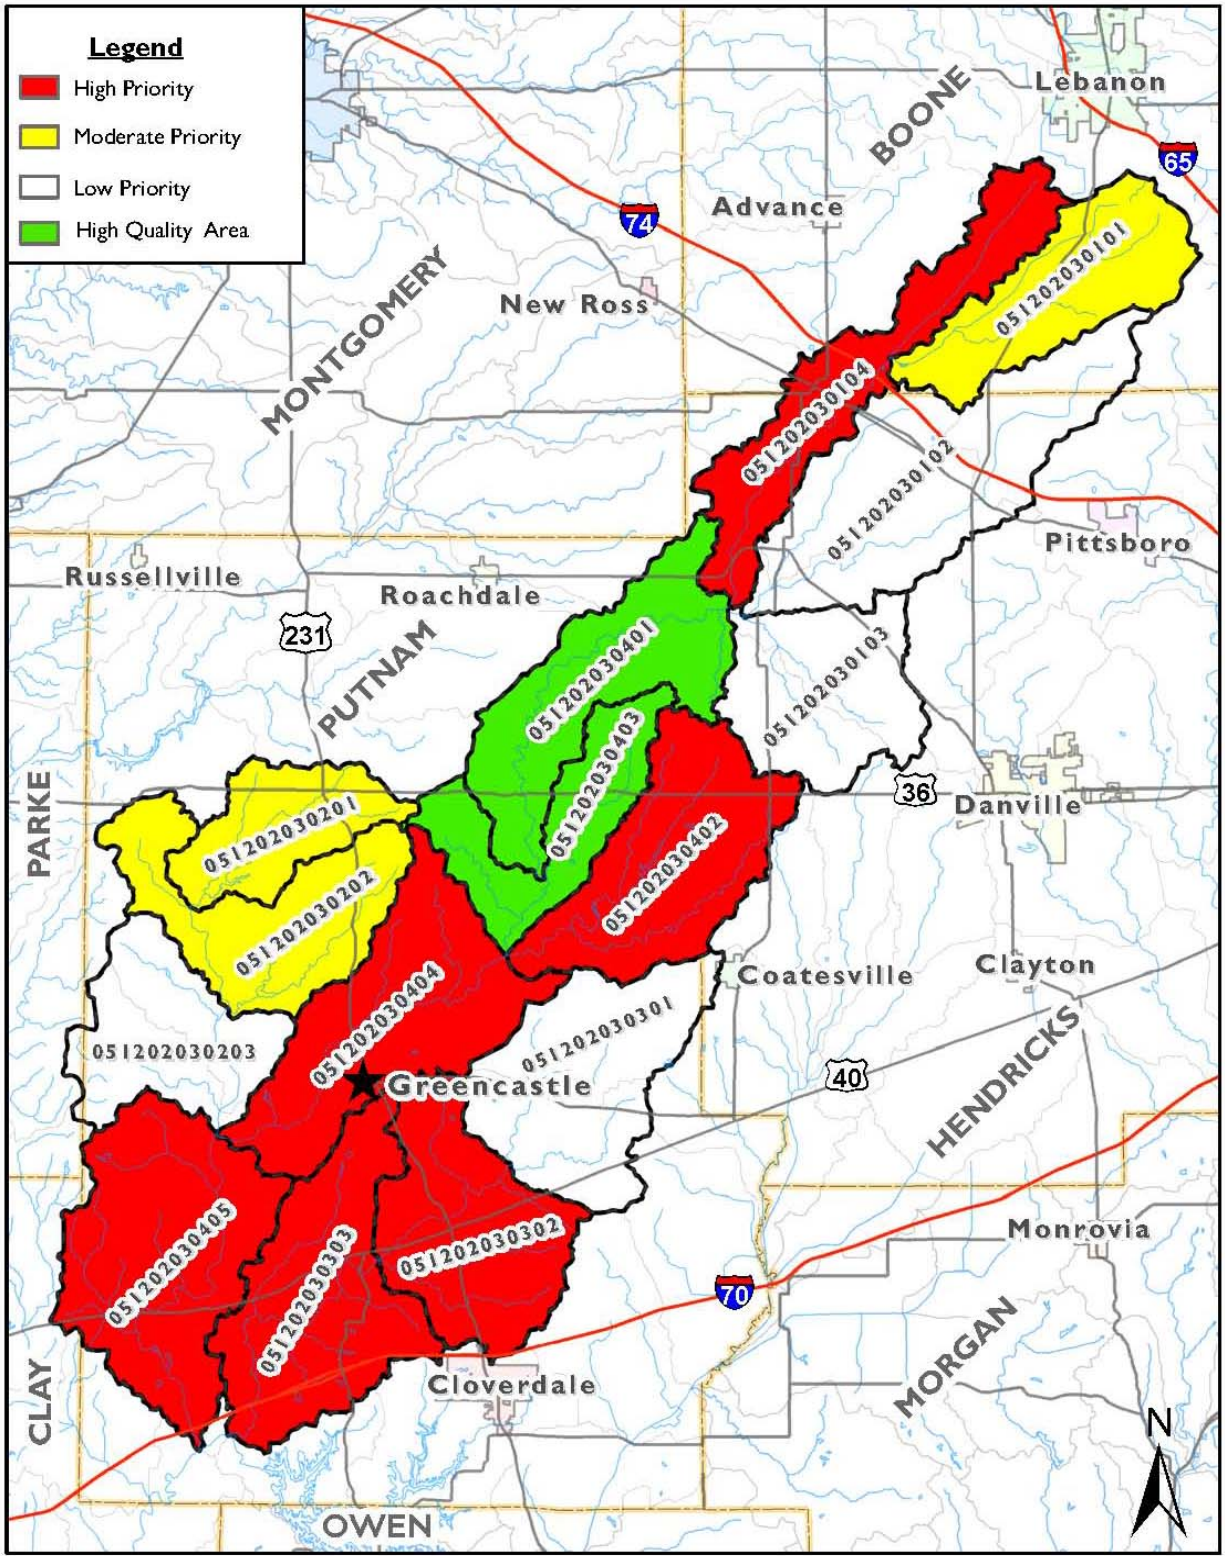

Appendix A: Map of Watershed Location and Target BMP Areas

HUC 12 Target Priority Watersheds
 Big Walnut Creek Watershed
 Boone, Clay, Hendricks, Parke, & Putnam Counties, Indiana